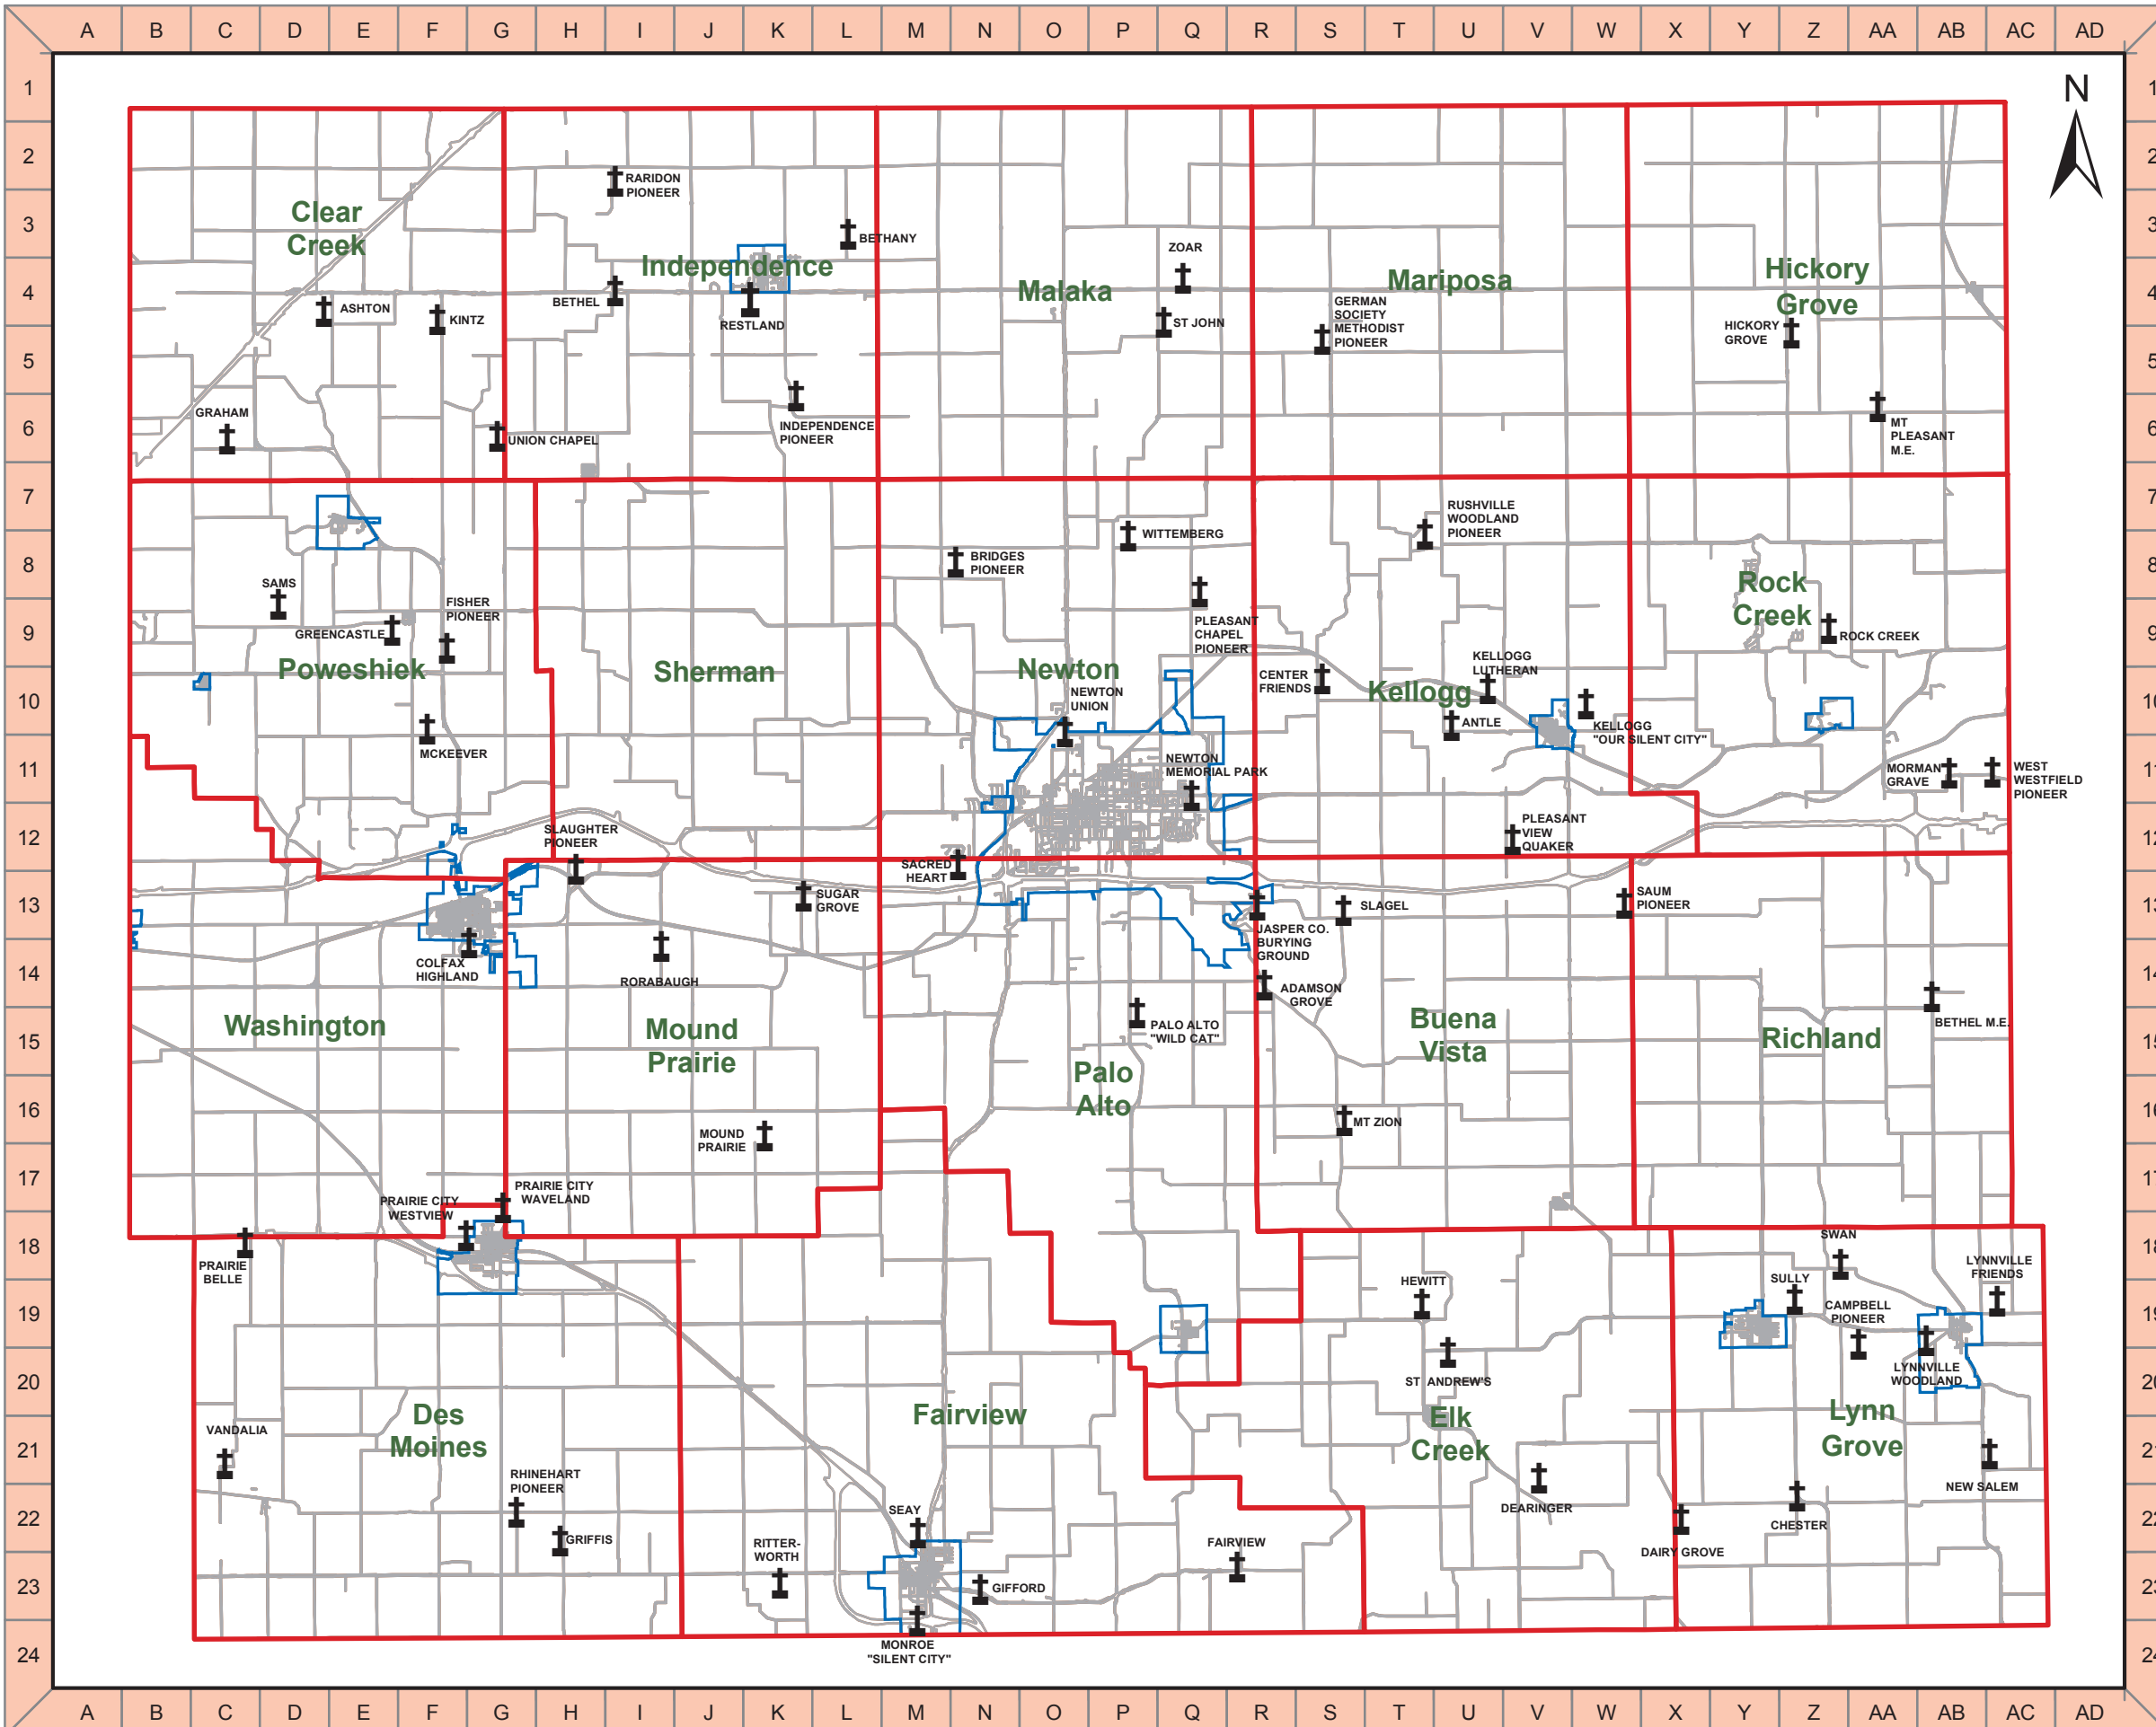

Jasper County Cemetery Map

CEMETERY NAME	ADDRESS	TOWNSHIP	LOC
Adamson Grove	4554 Lincoln Street, Newton	Buena Vista	R- 14
Antle	8341N 19 Ave E, Kellogg	Kellogg	U- 10
Ashton Church	8887 W 122 St N (near Mingo)	Clear Creek	E- 4
Baxter Restland	6801Hwy F17 W, Baxter	Independence	K- 4
Bethany	9882 W 56 St N, Baxter	Independence	L- 3
Bethany	See Dairy Grove Cemetery		
Bethel	9088 Drum St, Baxter	Independence	I- 4
Bethel M.E.	4786 Hwy T38 S, Grinnell	Richland	AB- 15
Bridges Pioneer	5706 W 36 St N, Newton	Newton	N- 8
Campbell Pioneer (aka Lynn Grove and Old Lynnville)	13785 Hwy 225 E, Lynnville	Lynn Grove	AA- 20
Center Friends	3174 E 60 St N, Kellogg	Kellogg	S- 10
Chester Friends	11233 Tower St, Lynnville	Lynn Grove	Z- 22
Colfax Highland (aka Highland and Oak Hill)	663 Boise St, Colfax	Washington	F- 14
Dairygrove (aka Bethany - Lynn Grove)	1148 E 112 St S, Lynnville	Lynn Grove	X- 22
Dearinger	1193 Hwy T 14 S	Elk Creek	V- 21
Fairview (aka Harcourt, Lust, Toof's Chapel)	3698 S 120 Ave E, Monroe	Elk Creek	R- 23
Fisher Pioneer	4280 Hwy 117 N, Colfax	Poweshiek	F- 9
Friends	See Lynnville Friends, Center Friends, Pleasant View Quaker and Chester Friends		
German Society Methodist Pioneer	8384 Hwy T12 N, Newton	Mariposa	S- 4
Gifford	2870 Republic Ave W, Monroe	Fairview	N- 23
Graham	13574 N 71 Ave W, Mingo	Clear Creek	C- 6
Green Castle	11425 Fall Ave, Colfax	Poweshiek	F- 9
Griffis	1874 W 93 St S, Prairie City	Des Moines	H- 22
Hewitt	8788 Senca St, Sully	Elk Creek	T- 19
Hickory Grove	8464 E 128 St N	Hickory Grove	Z- 5
Highland	See Colfax Highland		
Independence Pioneer	7600 W 64 St N, Baxter	Independence	K- 6
Jasper Co. Burying Ground	4403 Liberty Ave, Newton	Richland	R- 13
Kellogg Lutheran (aka Old German Lutheran)	8998 Impala Ave, Kellogg	Kellogg	U- 10
Kellogg "Our Silent City"	1926 Hwy 224 N, Kellogg	Kellogg	W- 10
Kintz	8739 W 108 St N, Newton	Clear Creek	F- 4
Liberty	See Rock Creek		
Lynnville Friends	15352 S 88 Ave E, Lynnville	Lynn Grove	AB- 19
Lynnville Woodland	14254 Terrace Ave, Lynnville	Lynn Grove	AA- 19
McKeever	2061Hwy 117 N, Colfax	Poweshiek	E- 11
Memorial Park	See Newton Memorial Park	Newton	Q- 11
Mormon Grave		Rock Creek	AB- 11
Monroe "Silent City"	Oliver Dr & Cemetery Rd, Monroe	Fairview	M- 24
Mound Prairie Pioneer (aka Greenleaf)	6440 W 68 St S	Mound Prairie	K- 17
Mt Pleasant M.E.	13984 N 74 Ave E, Grinnell	Hickory Grove	AA- 6
Mt Zion (aka Dooley Burying Ground or Turk Burying Ground)	6197 E 64 St S, Newton	Buena Vista	S- 16
New Salem	10710 Hwy T38, Lynnville	Lynn Grove	AB- 21
Newton Memorial Park	27011 Ave E, Newton	Newton	Q- 11
Newton Union	1600 W 4 St N, Newton	Newton	O- 10
Old German Lutheran	See Kellogg Lutheran		
Our Silent City	See Kellogg "Our Silent City"		
Palo Alto "Wild Cat"	4968 Hwy S74 S, Newton	Palo Alto	P- 15
Pleasant Chapel Pioneer (aka Hope Ridge, McCarthy or Shields)	4 miles NE of Newton on gravel road F- 24	Newton	Q- 8
Pleasant View Quaker	S 12 Ave E & north on E92nd St S		V- 12
Prairie Belle (aka Van Winkle)	7607 W 133 St S, Prairie City	Des Moines	C- 18
Prairie City Waveland	N side of Prairie City	Des Moines	G- 18
Prairie City Westview (aka Old City Cemetery)	499 W 6 St, Prairie City	Des Moines	G- 18
Prairie City	See Prairie City Waveland		
Randon Pioneer	W 86 St N, Baxter	Independence	I- 3
Restland	See Baxter Restland		
Rhinehart Pioneer	4.4 miles S of Prairie City	Des Moines	G- 22
Ritter- Worth	Not Open to the Public	Fairview	K- 23
Rock Creek	5468 Jewel St, Kellogg	Rock Creek	Z- 9
Rorabaugh	2.5 miles SE of Colfax	Mound Prairie	I- 14
Rushville Woodland Pioneer	3.4 miles NW of Kellogg	Kellogg	T- 8
Sacred Heart	S 12 Ave W & W 28 St S, Newton	Palo Alto	N- 13
St Andrew's	8400 Hwy F62 E, Sully	Elk Creek	U- 20
St Johns	8540 E 20 St N, Newton	Malaka	Q- 4
Sams (aka Nicely Grove)	5.3 miles NW of Colfax	Poweshiek	D- 9
Saum Pioneer	S 28 Ave E and E 108 St S, Newton	Buena Vista	X- 13
Seay	N side of Monroe on Quail Ave	Fairview	M- 22
Slagel	3.2 miles SE of Newton at S 28 Ave E and 1/2 mile east of E 60 St S	Buena Vista	S- 13
Slaughter Pioneer	1354 Newgate St, Newton	Mound Prairie	H- 13
Sugar Grove	2351W 62 St S, Newton	Mound Prairie	K- 13
Sully	12772 Hwy F 62 E, Sully	Lynn Grove	Z- 19
Swan	13317 Temple Ave, Lynnville	Lynn Grove	AA- 18
Union	See Newton Union		
Union Chapel	7227 W 100 St N, Ira	Clear Creek	G- 6
Van Winkle	see Prairie Belle		
Vandalia	10696 W 137 St S, Vandalia	Des Moines	B- 22
Waveland	See Prairie City Waveland		F- 18
West Westfield Pioneer	15438 Jacob St, Grinnell	Rock Creek	AC- 11
Wittenberg aka Wittenberg	3.2 miles N of Newton	Newton	P- 7
Woodland	See Lynnville Woodland or Rushville Woodland Pioneer		
Zoar	8645 Hwy 14 E, Newton	Malaka	Q- 4